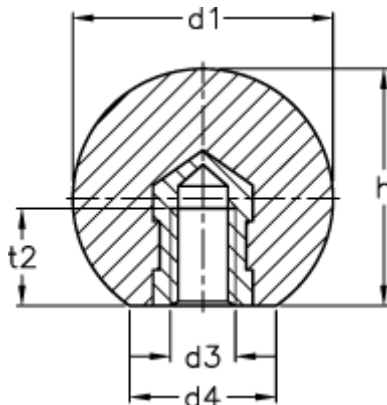

Article number: 20135442

Description: E+G Ball knob DIN 319-KU-32-M8-E-MS

Measures

d1	= 32
d3	= M8
d4 approx.	= 18
h	= 29.0
t2 min.	= 12.0